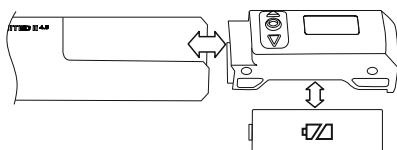

CHEYENNE

THANK YOU FOR
YOUR TRUST

Enjoy your machine

SOL
NOVA UNLIMITED II
2.5 | 3.5 | 4.5

1

2

3

On / Off

Device: press **C**-button ≤ 1 s: on / 3s: off.

Motor: Short press the **C**-button.

Adjust speed value

Short press **◀▶** Button: Steps

Long Press **◀▶** Button: Scroll

Fast switch Motor Mode (device on / motor off)

Press the **O**-button briefly (1x) to toggle Main

Screen to Motor Mode Screen

Press **◀▶** Button to switch mode

Fast access Timer Screen (device on / motor off)

Press the **O**-button briefly (2x) to toggle

Main Screen to Timer Screen

Access / Scrolling Menu (device on / motor off)

Press and hold the **O**-button for access.

Press **◀▶** Button for scrolling.

Press the **O**-button briefly to select.

Gesture speed adjustment

Press and hold the **C**-button or **O**-button and

perform a gesture while the motor is on.

ONLINE MANUAL