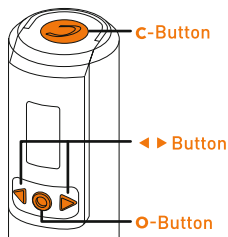

Main Screen to Timer Screen

Access / Scrolling Menu (device on / motor off)

Press and hold the **O**-button for access.

Press **◀▶** Button for scrolling.

Press the **O**-button briefly to select.

Gesture speed adjustment

Press and hold the **C**-button or **O**-button and

perform a gesture while the motor is on.

ONLINE MANUAL

SOL NOVA UNLIMITED II

2.5 | 3.5 | 4.5