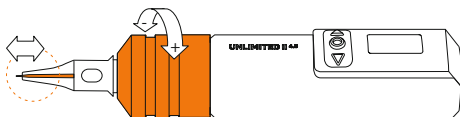

CHEYENNE

THANK YOU FOR
YOUR TRUST

Enjoy your machine

SOL
NOVA UNLIMITED II
2.5 | 3.5 | 4.5

1

2

3

On / Off

Device: press **C**-button ≤ 1 s: on / 3s: off.

Motor: Short press the **C**-button.

Adjust speed value

Short press **◀▶** Button: Steps

Long Press **◀▶** Button: Scroll

Fast switch Motor Mode (device on / motor off)